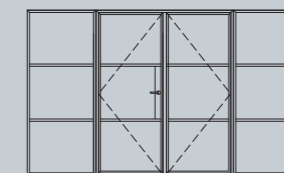

◆ *Designed to divide or delineate both residential and commercial spaces, while at the same time providing an effective acoustic barrier.*

Smart Alu*Space Interior Screen DESIGN SOLUTIONS

FIXED SCREEN

SINGLE DOOR

DOUBLE DOOR

PIVOT DOOR

Pivot Doors

Our pivot door options provides the flexibility to instantly change the way the internal space is configured. Available up to 2 metres wide and with adjustable closers.

DOOR SASH SPECIFICATIONS

Maximum Width	2000mm
Minimum Width	400mm
Maximum Height	2500mm
Maximum Weight	100kg
Door	Single or double
Glazing	6mm, 8mm or 18mm
Colour	Various powder coating colours available with a 25 year guarantee