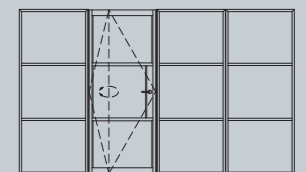

Pivot Doors

Our pivot door options provides the flexibility to instantly change the way the internal space is configured. Available up to 2 metres wide and with adjustable closers.

DOOR SASH SPECIFICATIONS

Maximum Width	2000mm
Minimum Width	400mm
Maximum Height	2500mm
Maximum Weight	100kg
Door	Single or double
Glazing	6mm, 8mm or 18mm
Colour	Various powder coating colours available with a 25 year guarantee

Hinged Doors

With a range of width, glazing, hinge and furniture options, our doors can be configured to suit any design theme, from traditional to minimalist and contemporary to industrial.

DOOR SASH SPECIFICATIONS

Maximum Width	900mm
Minimum Width	400mm
Maximum Height	2200mm
Maximum Weight	60kg
Door	Single or double
Glazing	6mm, 8mm or 18mm
Colour	Various powder coating colours available with a 25 year guarantee

Smart Alu*Space Interior Screen DESIGN SOLUTIONS

PIVOT DOOR