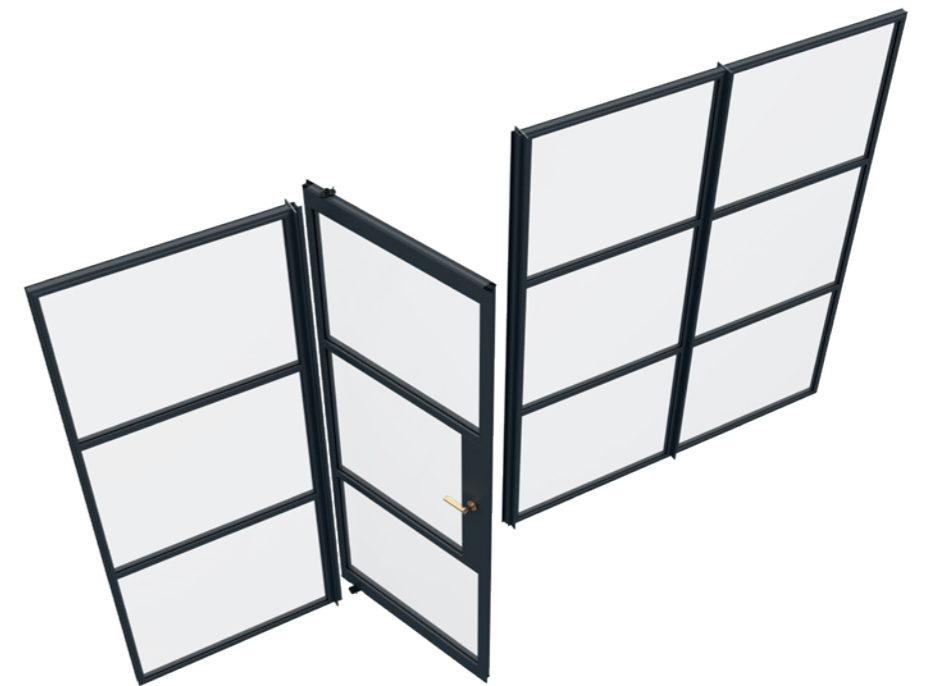

Smart AluSpace Screen can be designed to divide or delineate both residential and commercial spaces, while at the same time providing an effective acoustic barrier.

With a choice of hinged single and double doors, as well as pivot options to accompany the stylish fixed glazed screen, this flexible and versatile system provides almost limitless design options.

◆ *Designed to divide or delineate both residential and commercial spaces, while at the same time providing an effective acoustic barrier.*

Smart Alu*Space Interior Screen DESIGN SOLUTIONS

FIXED SCREEN

SINGLE DOOR

DOUBLE DOOR

PIVOT DOOR

Pivot Doors

Our pivot door options provides the flexibility to instantly change the way the internal space is configured. Available up to 2 metres wide and with adjustable closers.

HEAD DETAIL

SASH DETAIL

THRESHOLD DETAIL

Hinged Doors

With a range of width, glazing, hinge and furniture options, our doors can be configured to suit any design theme, from traditional to minimalist and contemporary to industrial.