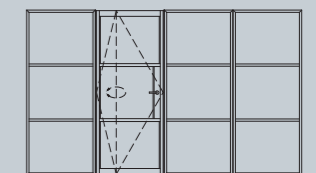

DOUBLE DOOR

PIVOT DOOR

Pivot Doors

Our pivot door options provides the flexibility to instantly change the way the internal space is configured. Available up to 2 metres wide and with adjustable closers.

DOOR SASH SPECIFICATIONS

Maximum Width	2000mm
Minimum Width	400mm
Maximum Height	2500mm
Maximum Weight	100kg
Door	Single or double
Glazing	6mm, 8mm or 18mm
Colour	Various powder coating colours available with a 25 year guarantee